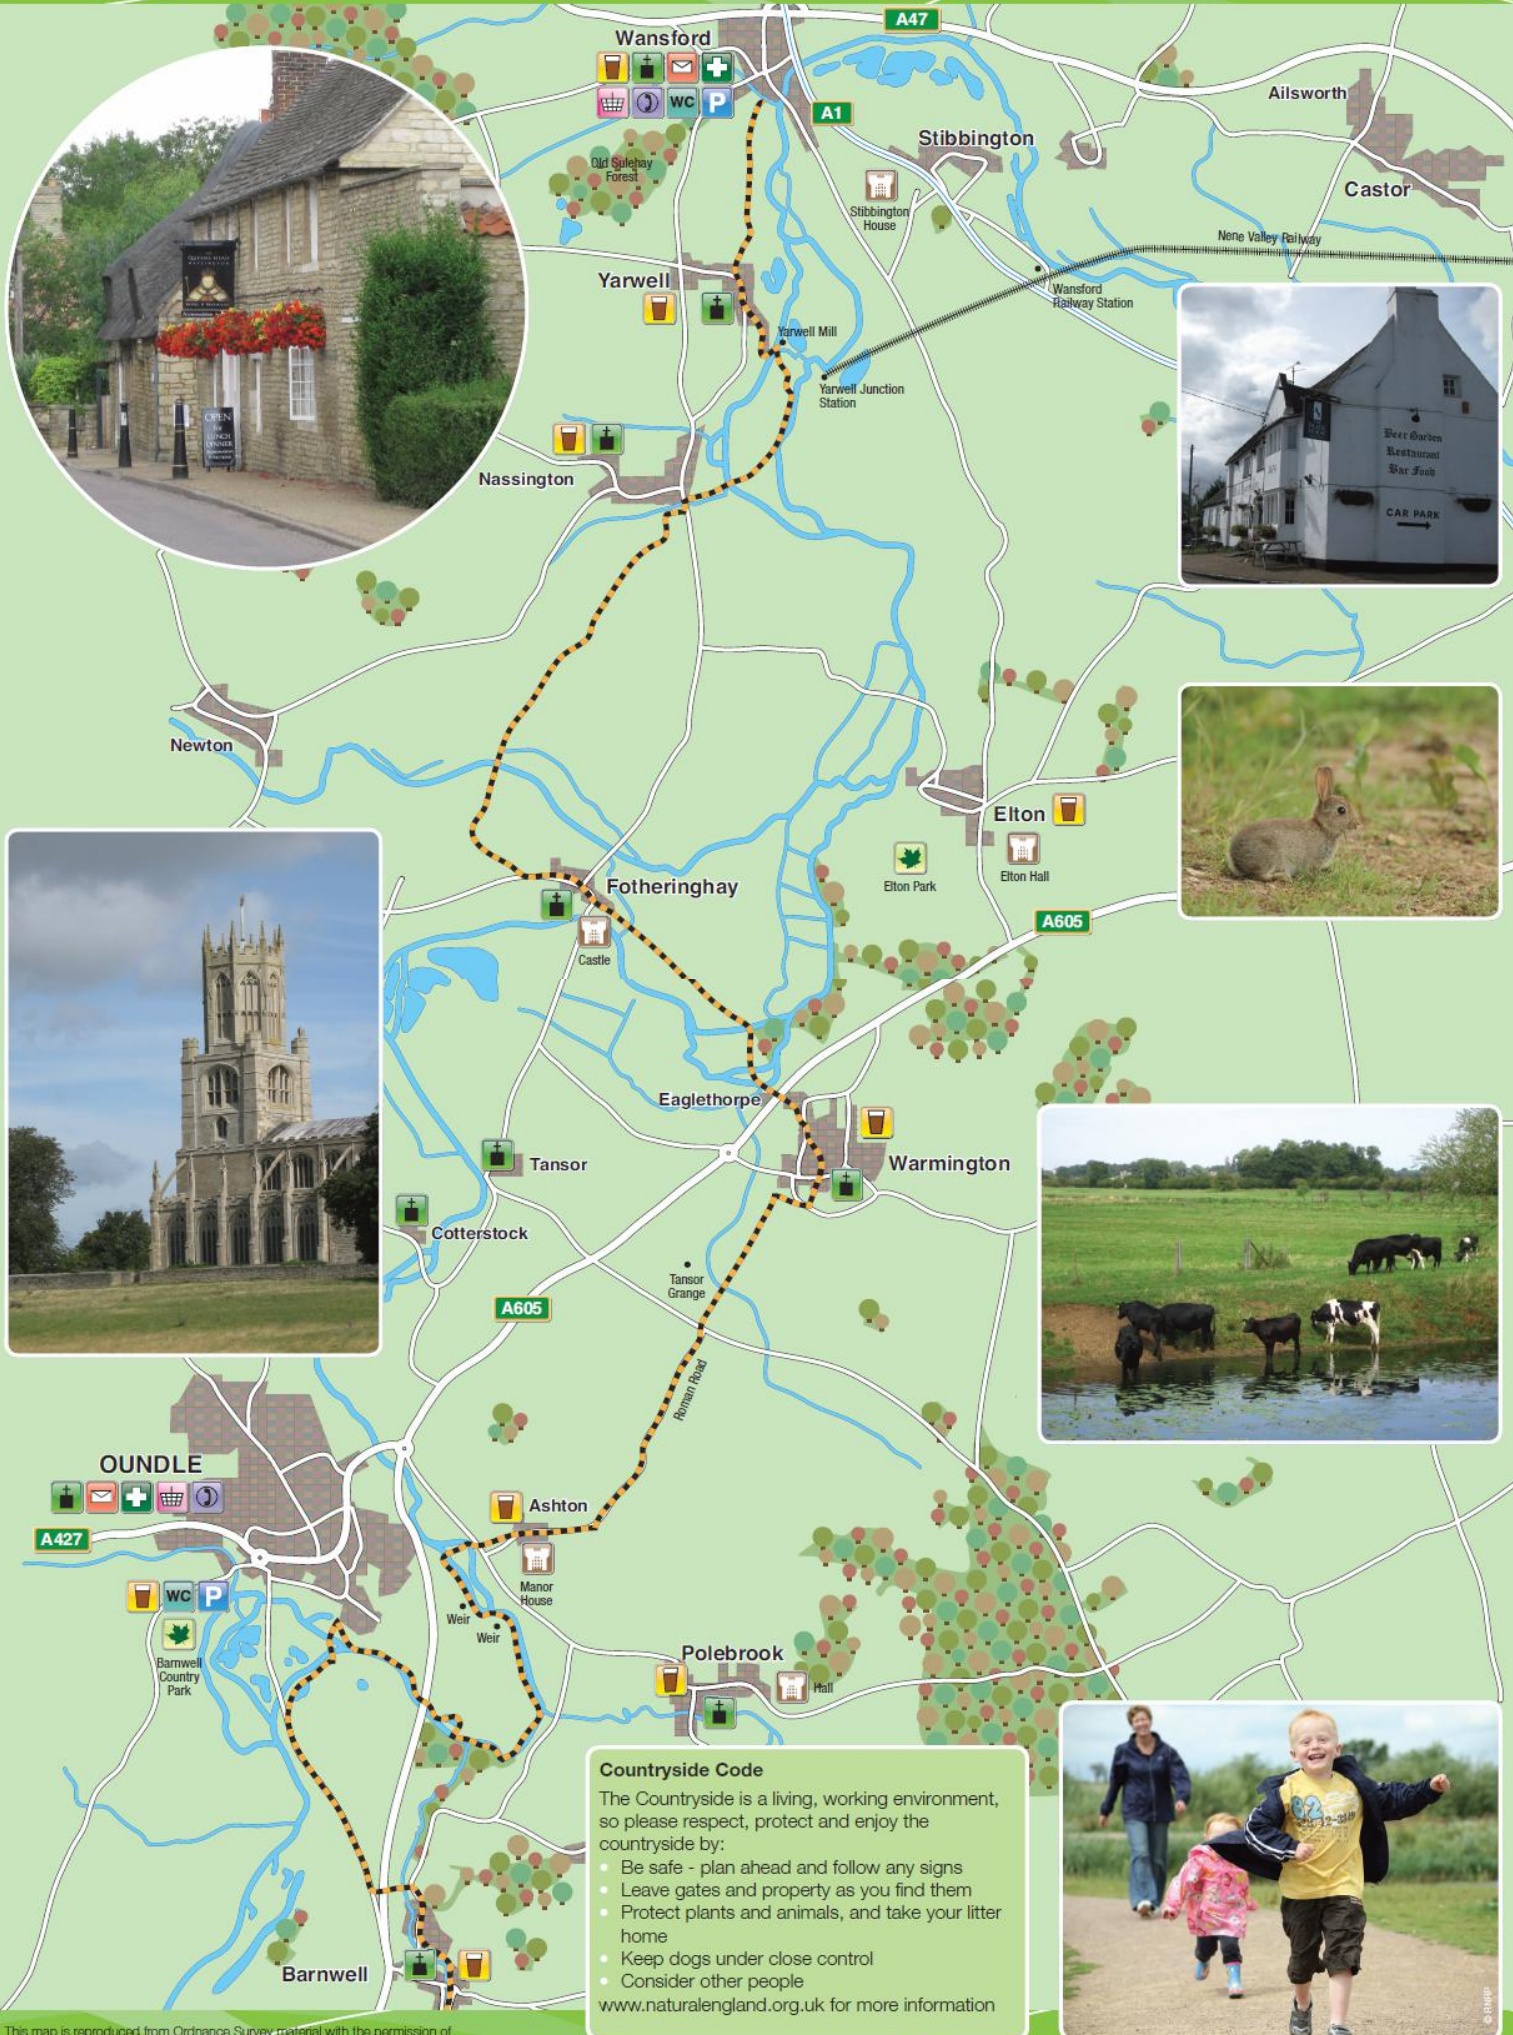

# Barnwell to Wansford

23 kms / 14 miles.

To Wansford Station in Peterborough 26kms/16miles

### Countryside Code

The Countryside is a living, working environment, so please respect, protect and enjoy the countryside by:

- Be safe - plan ahead and follow any signs
- Leave gates and property as you find them
- Protect plants and animals, and take your litter home
- Keep dogs under close control
- Consider other people