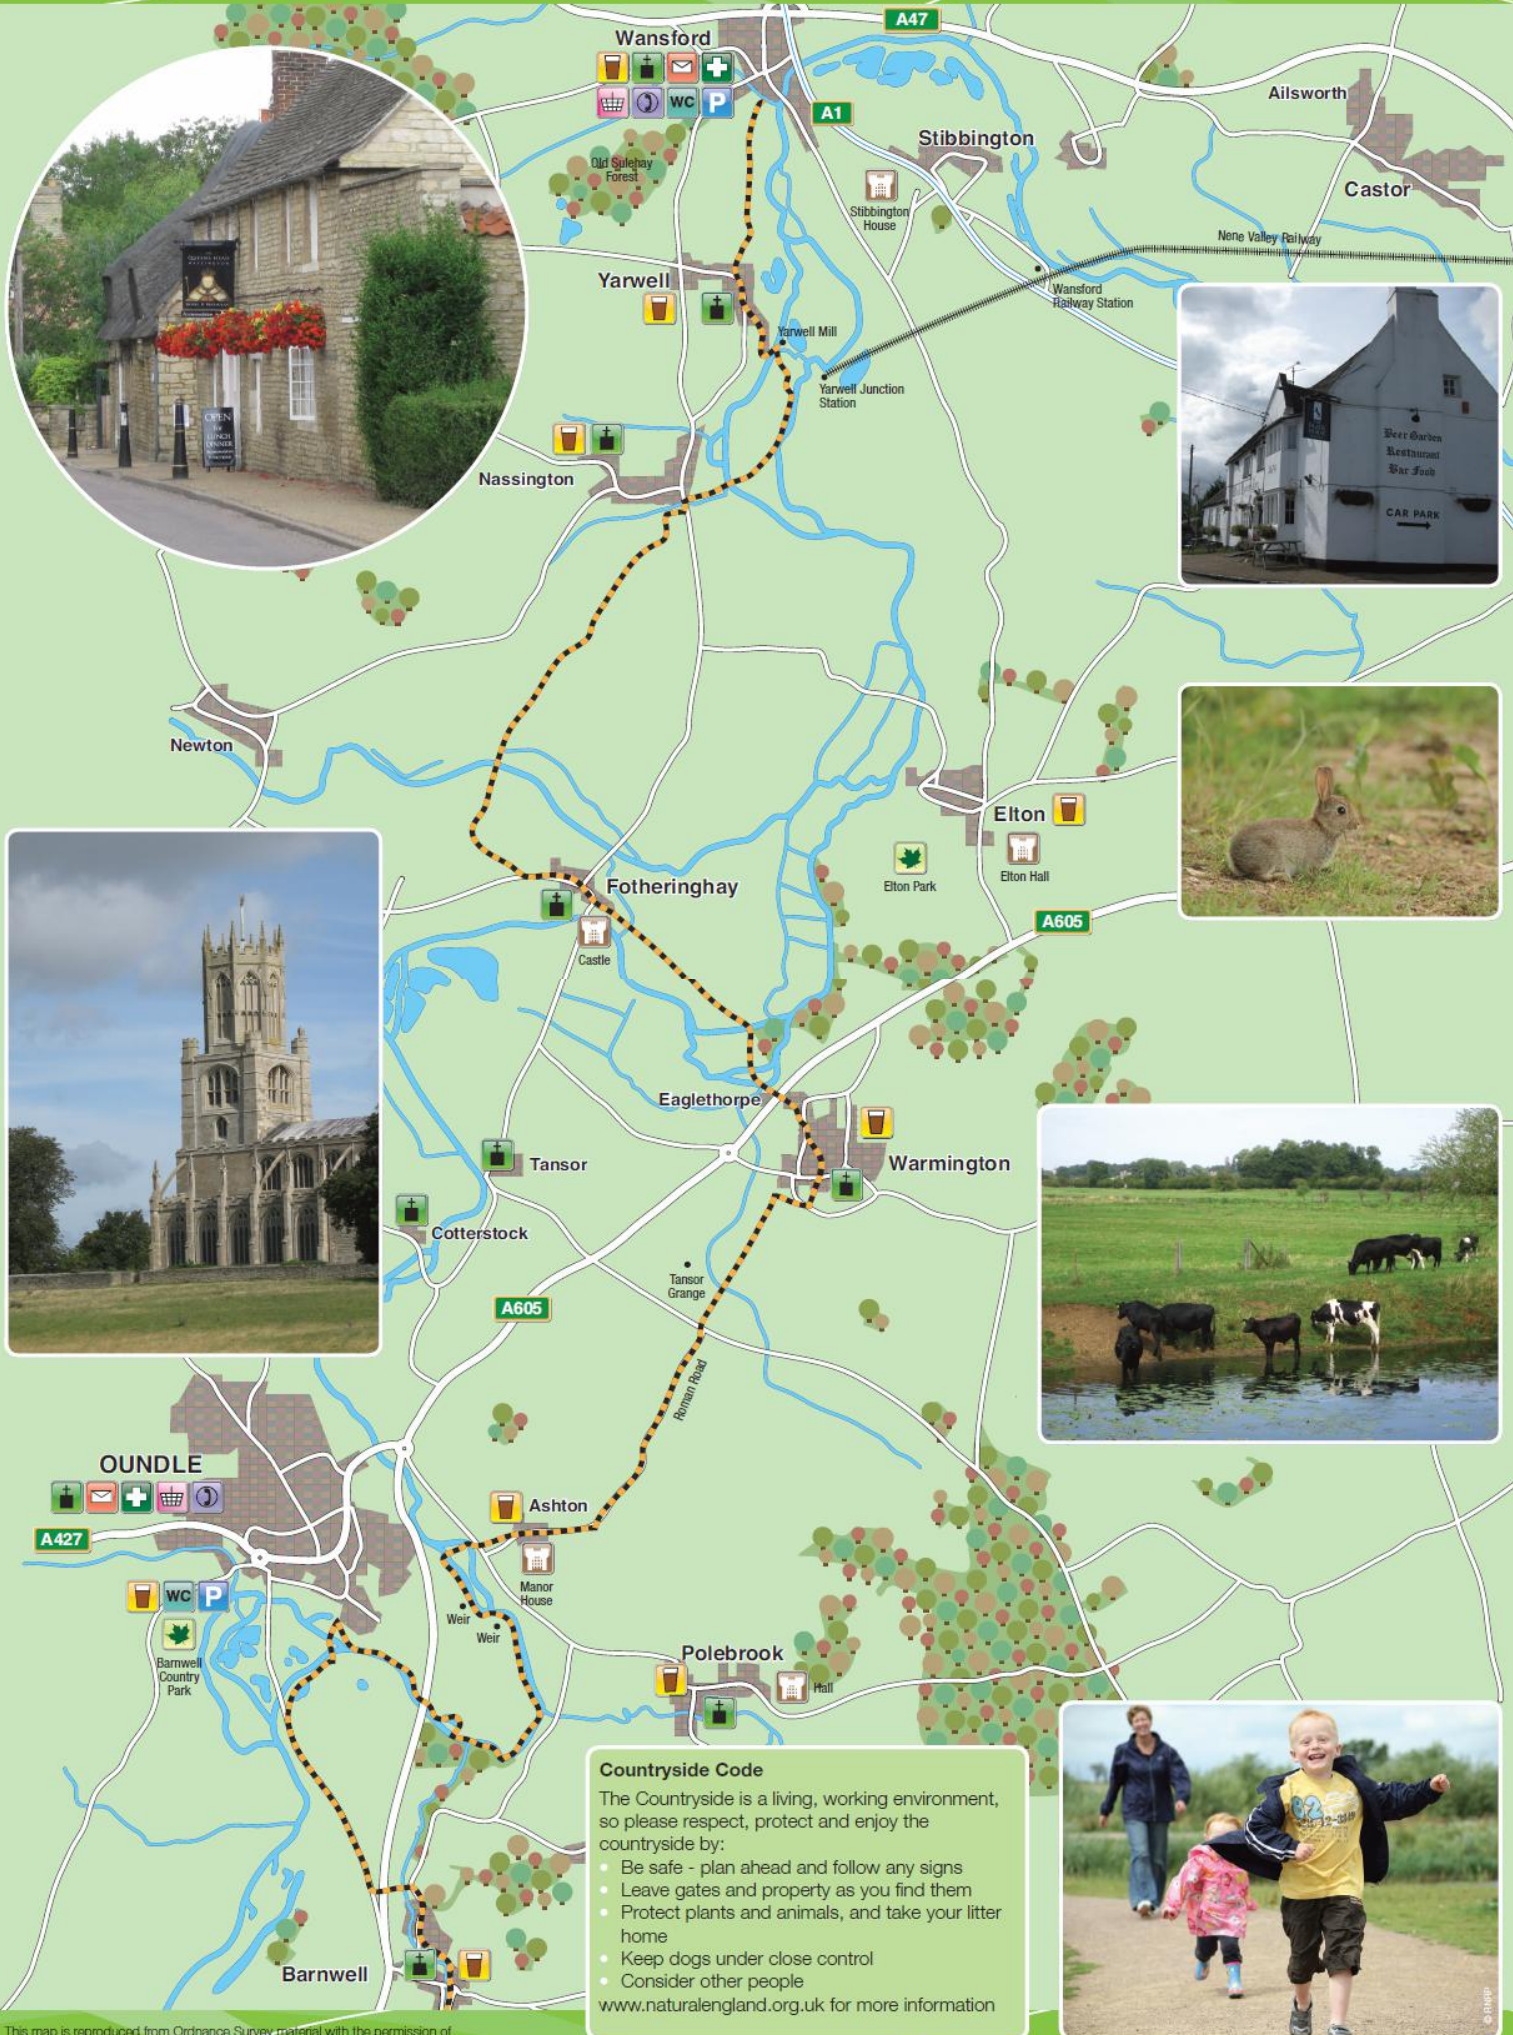

Barnwell to Wansford

23 kms / 14 miles.

To Wansford Station in Peterborough 26kms/16miles

Countryside Code

The Countryside is a living, working environment, so please respect, protect and enjoy the countryside by:

- Be safe - plan ahead and follow any signs
- Leave gates and property as you find them
- Protect plants and animals, and take your litter home
- Keep dogs under close control
- Consider other people

www.naturalengland.org.uk for more information

Irthlingborough to Barnwell

Countryside Code
 The Countryside is a living, working environment, so please respect, protect and enjoy the countryside by:

- Be safe - plan ahead and follow any signs
- Leave gates and property as you find them
- Protect plants and animals, and take your litter home
- Keep dogs under close control
- Consider other people